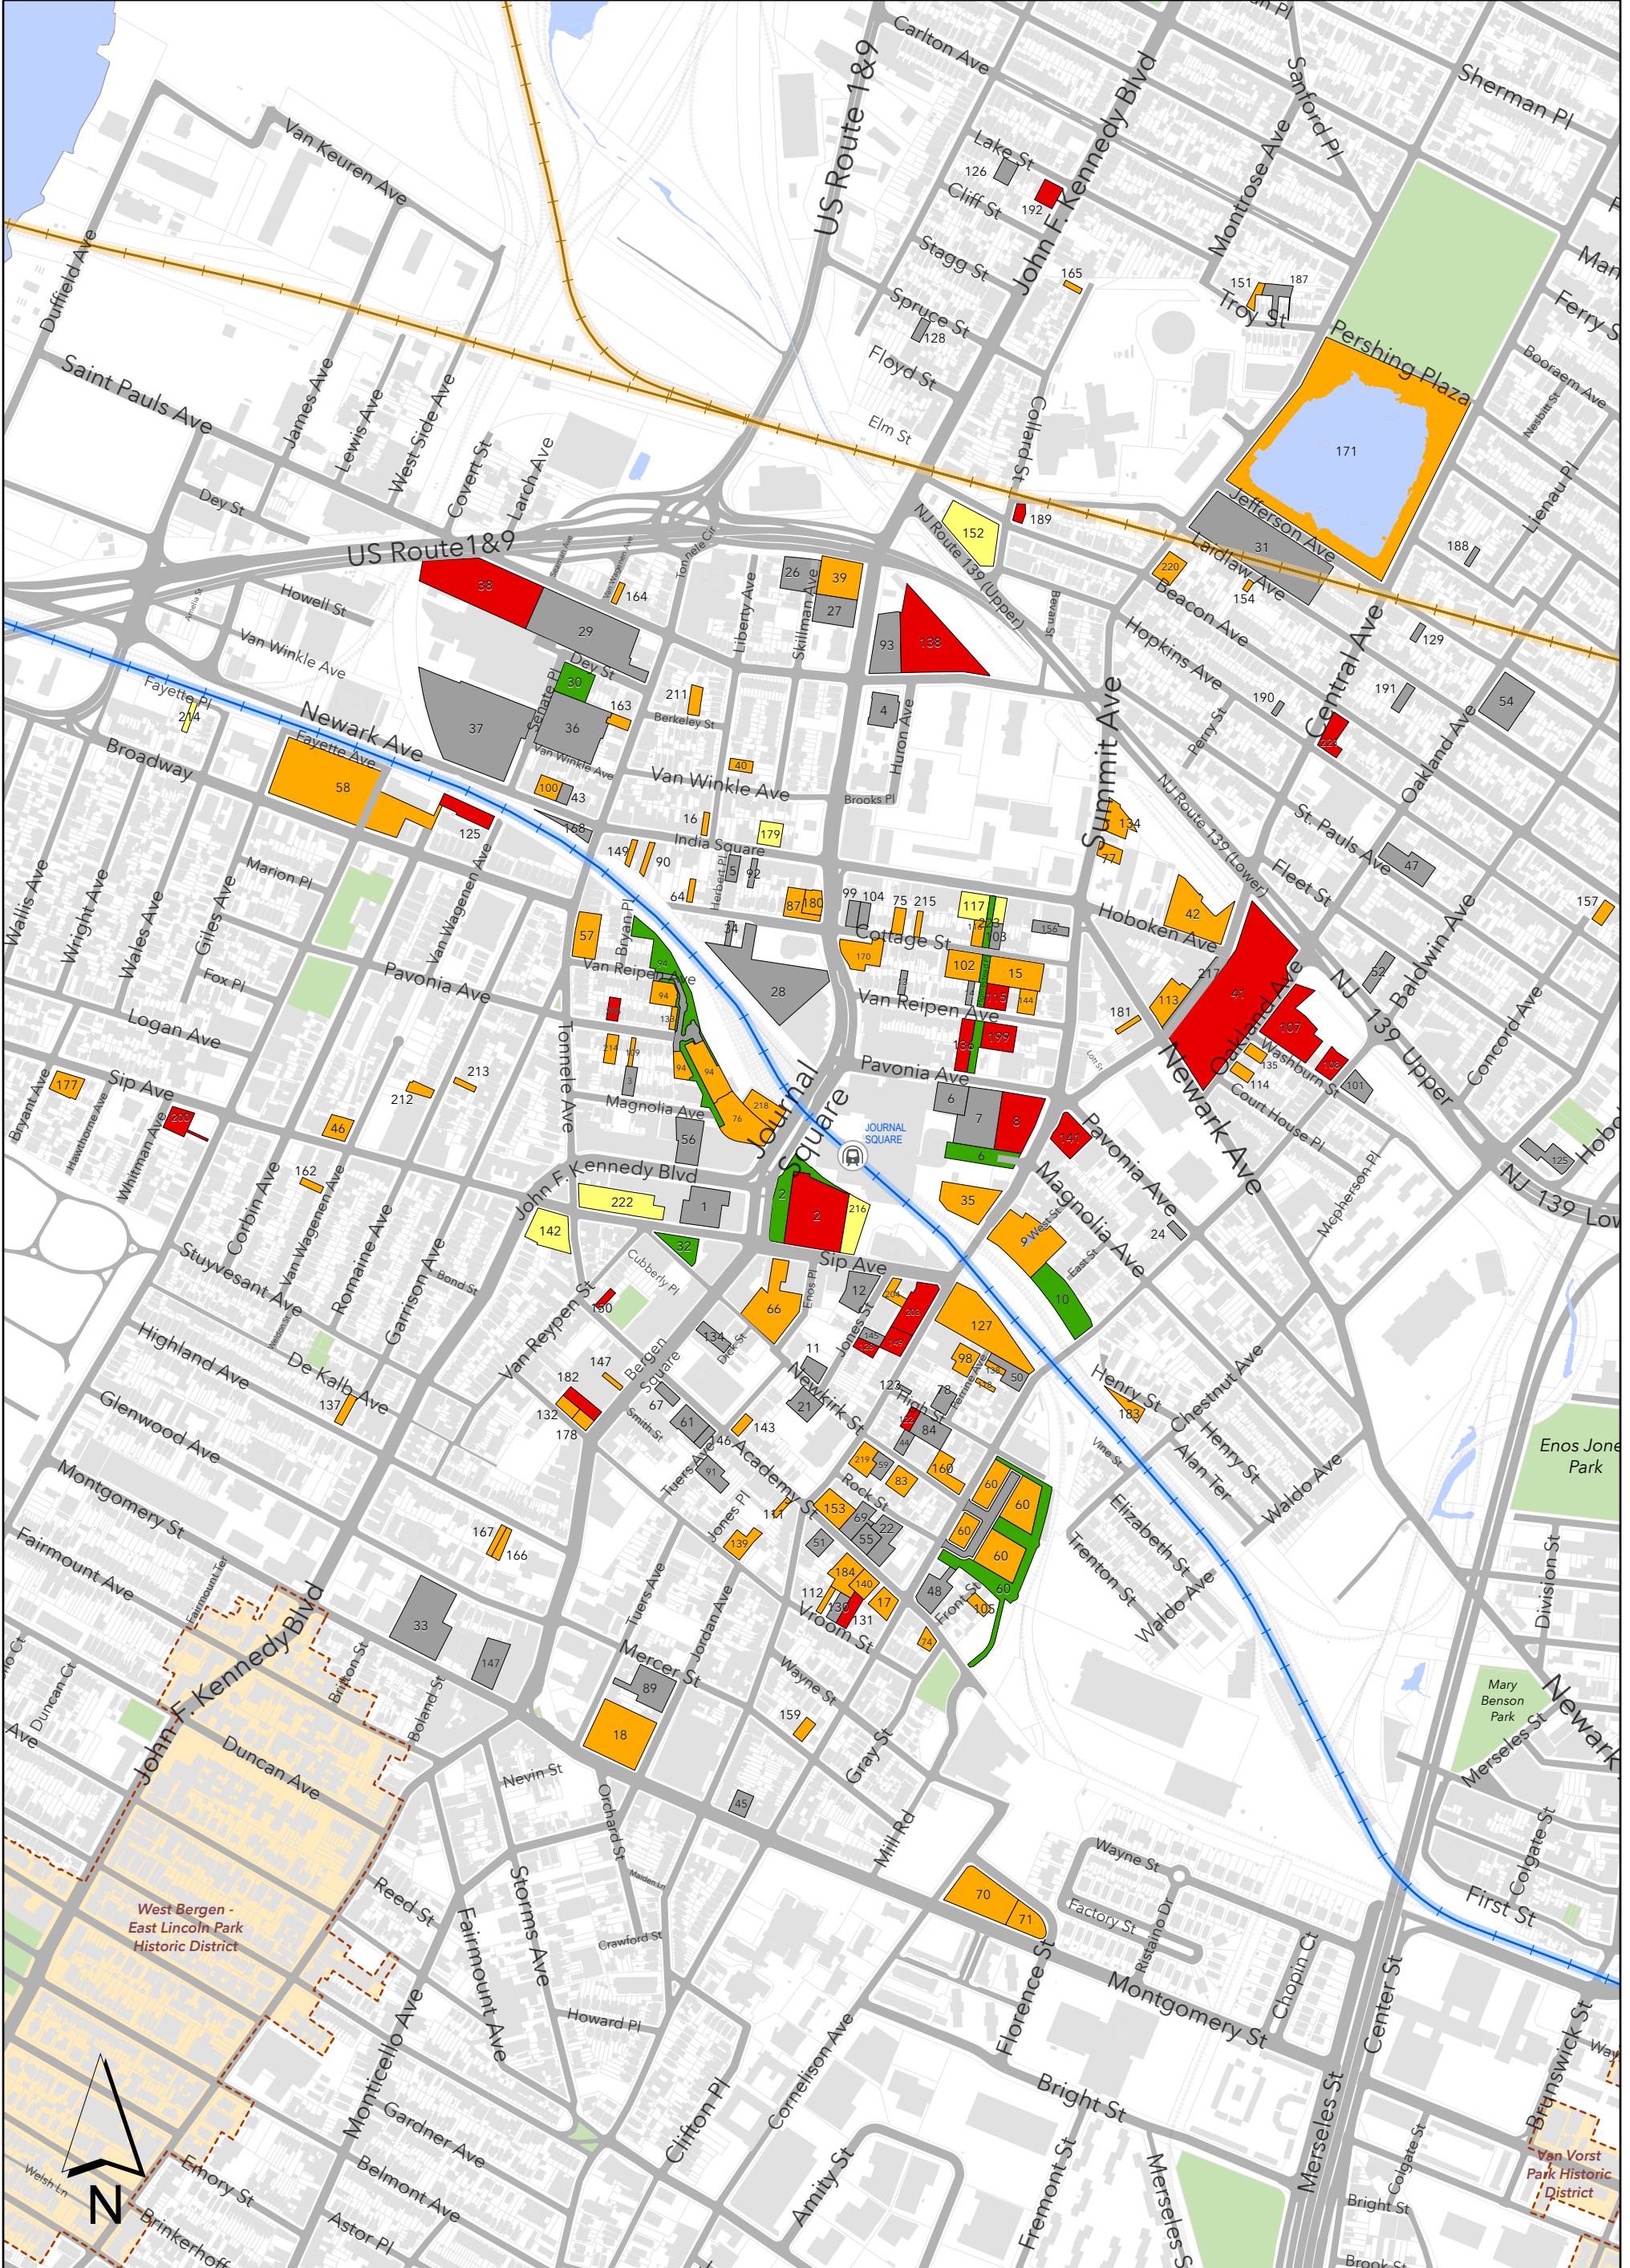

# CITY OF JERSEY CITY

## JOURNAL SQUARE DEVELOPMENT

January 2023

DISCLAIMER: All data and information contained on this map is intended for general reference only and is subject to change and may contain inaccuracies. This map does not depict city policy on development issues nor does this map represent proposed zoning changes or project feasibility. The areas colored in yellow and marked as proposed are speculative and represent a projection of future development over the next few years.

### Project Development Status (Journal Square)

- Proposed
- Approved
- Under Construction
- Completed
- Park
- Future Street
- Historic District
- Path Line
- Path Stations
- NJ Transit Rail Line